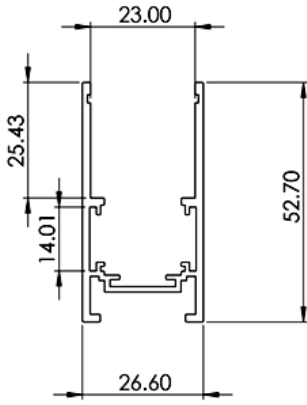

ریل روکار مگنتی

Technical Data

Conductor material	Copper
Insulation material	pvc
Load	48 v
Ip Grade	IP 20
Installation	Surface
Length	3M/6M
Waranty	5 years
Shell material	High Quality Aluminium
Price(m)	804.000 T